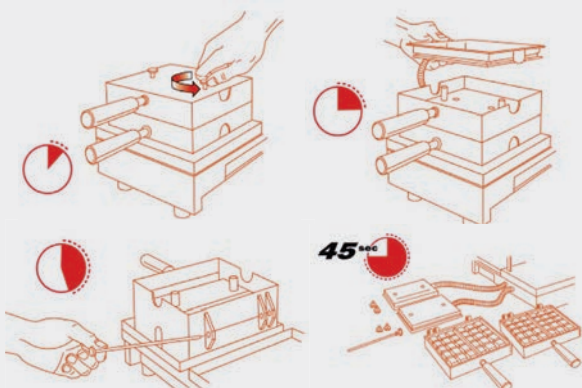

## PACK

Perfect heat diffusion.

180° opening for cooking waffles.

Perfect distribution of dough over plates.

## Specifications

Straight Handles  
Stainless Steel Frame  
Cast Iron Plates  
Drip Tray for Waste Recovery  
Protected Controls  
On/Off Switch  
Power Light  
Thermostat: 50-300°C  
1 Year Limited Warranty

## Dimensions

Waffle: Unlimited Grid.  
Baker: 17.5 x 73 x 26 cm  
Iron: 18 x 11.5 x 2.8 cm  
Weight: 20 Kg  
Dimensional Shipping Weight: 23 Kg  
External Box : 59 x 46 x 43 cm